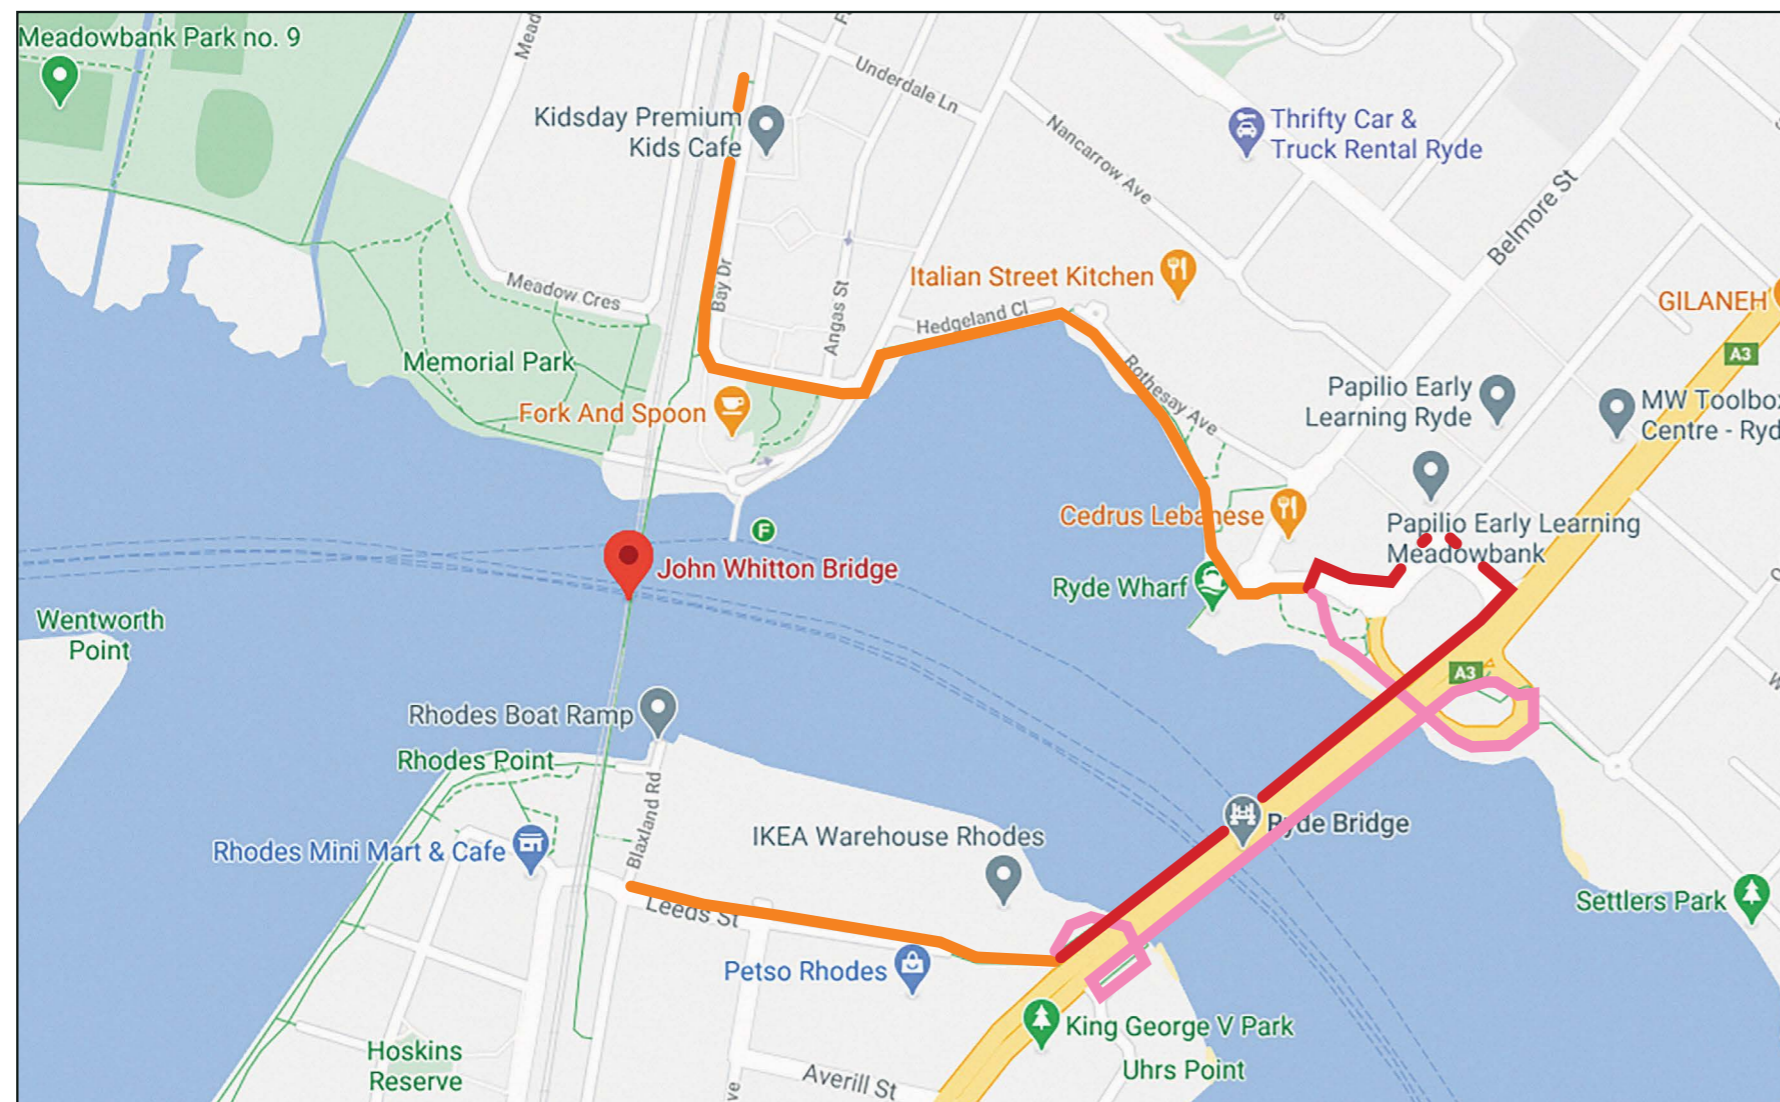

Temporary access using Ryde Bridge while Meadowbank Bridge is closed

28 March – 1 April 2022, 9am and 3pm

Legend

-  Pedestrian Route
-  Cyclist Route
-  Shared Pedestrian/Cyclist Route

Map source: Google Maps.